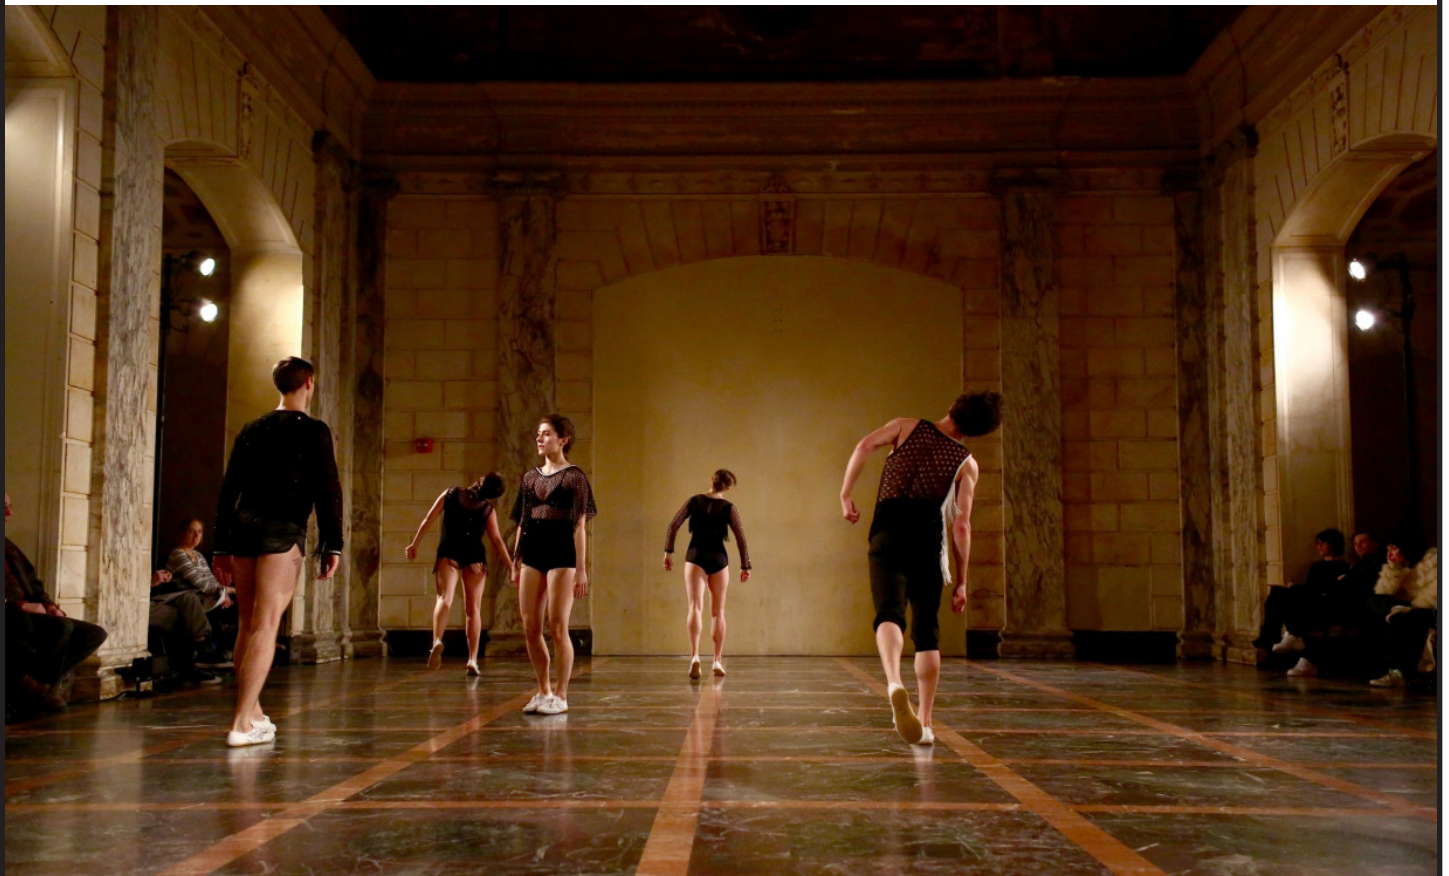

ISSUE PROJECT ROOM

Renovation Renderings

22 Boerum Place,
Brooklyn, NY 11201
718-330-0313
www.issueprojectroom.org

ISSUE Project Room is a pioneering performance center, presenting projects by both emerging and established experimental artists that expand the boundaries of artistic practice and stimulate critical dialogue about art and culture in the broader community.